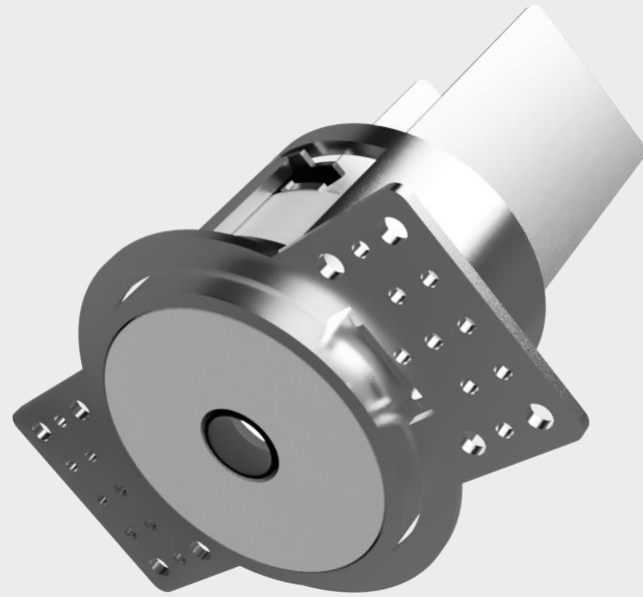

Tidal concept liniare  
verlichting

ILLUXTRON®

Tidal lineaire module

ILLUXTRON®

Track Linessa 1L

ILLUXTRON®

Trimless Fido twist lock  
system

ILLUXTRON®

Trimless Pointer

ILLUXTRON®

Trimless Strada 68 IP65

ILLUXTRON®

Trimless Strada 100 met  
frame

ILLUXTRON®

Tuneable white trackspot  
met casambi driver

ILLUXTRON®