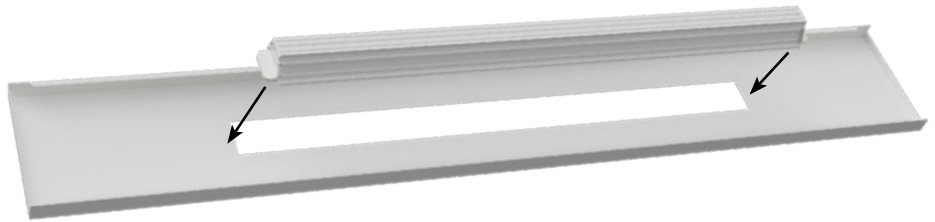

INTEGRATED INTO THE SLATS

Integrated into the slats

FELTA

FERRO

Custom-made
products for a
WELL platinum
project

**15mm high
Vesper variant
for a Derako®
ceiling**

Integrated **between** the slats

VESPER

24L - Vesper L 1090

12L - Vesper L 550

INTEGRATED BETWEEN THE SLATS

Coming soon
Vesper D 550
Vesper D 1090

Coming soon
4L - Vesper L 190

Modules easily installed in climate ceilings

CORTINA M

ON-SITE INSTALLATION USING MAGNETS

EASILY INSTALLED MODULES

VESPER ML

VESPER MD

**Including
metal plates**

Colour matching with
existing ceiling

Various panel dimensions and
options for air vents

Tolerances up to
0,2 mm

CORTINA 1720X100MM