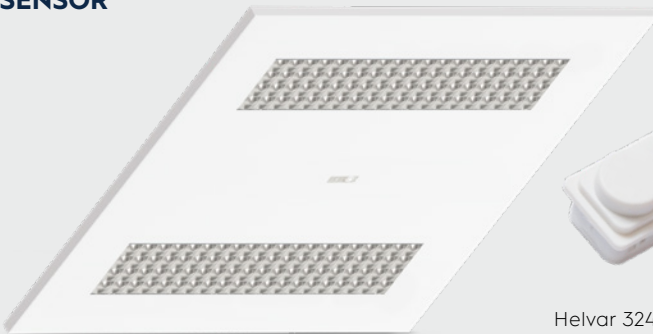

METAL PLATE SENSOR

Helvar 324D2
Multisensor

ENERGY & PEOPLE MONITORING

Helvar Insights is a scalable platform that collects, analyzes, and visualizes real-time data. It helps improve energy efficiency, optimize maintenance, and enhance comfort within the building.