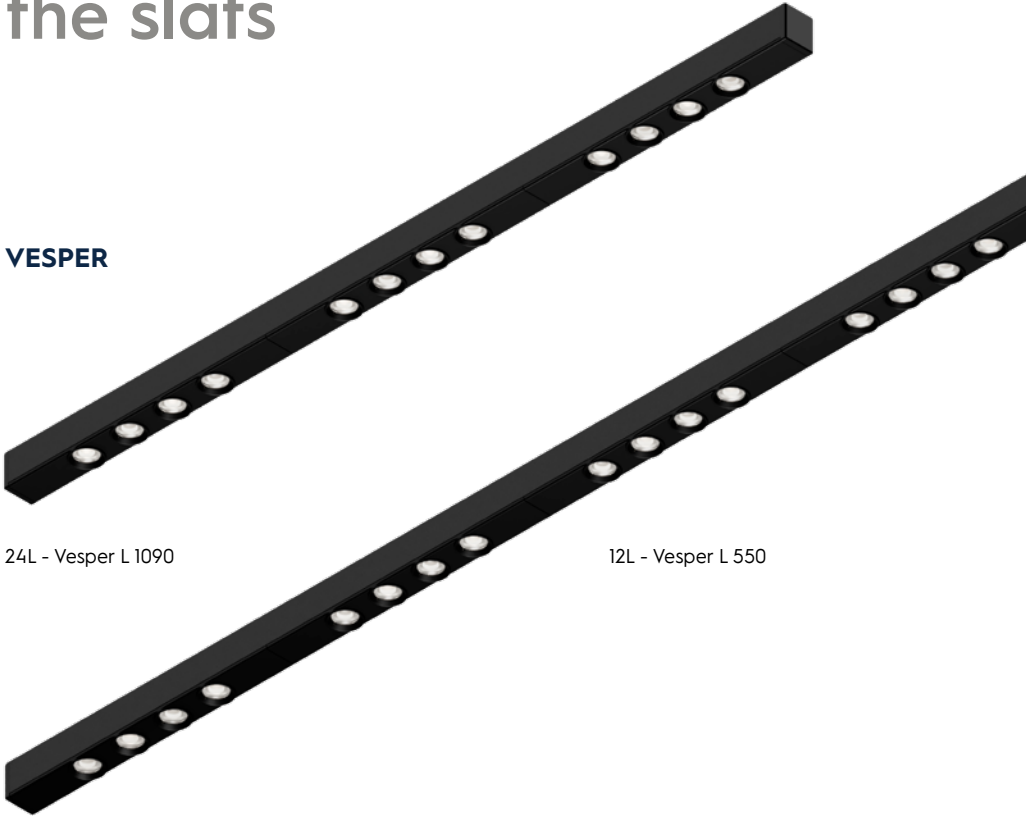

INTEGRATED INTO THE SLATS

Integrated into the slats

FELTA

FERRO

Custom-made
products for a
WELL platinum
project

**15mm high
Vesper variant
for a Derako®
ceiling**

Integrated **between** the slats

VESPER

24L - Vesper L 1090

12L - Vesper L 550

INTEGRATED BETWEEN THE SLATS

Coming soon
Vesper D 550
Vesper D 1090

Coming soon
4L - Vesper L 190

Modules easily installed in climate ceilings

CORTINA M

ON-SITE INSTALLATION USING MAGNETS

The LED modules can also be supplied including a metal plate.

3 spots **plug-and-play** connected to 1 driver

PLUG-AND-PLAY

STRADA

Strada 75 L4CS

Strada 90 L4CS

Strada 100 L4CS

LINEA