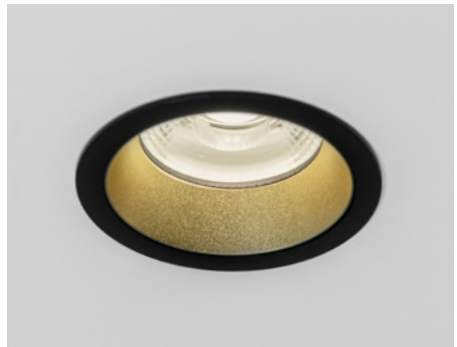

EASILY INSTALLED MODULES

VESPER ML

VESPER MD

**Including
metal plates**

Colour matching with
existing ceiling

Various panel dimensions and
options for air vents

Tolerances up to
0,2 mm

CORTINA 1720X100MM

The LED modules can also be supplied including a metal plate.

3 spots **plug-and-play** connected to 1 driver

PLUG-AND-PLAY

STRADA

Strada 75 L4CS

Strada 90 L4CS

Strada 100 L4CS

LINEA