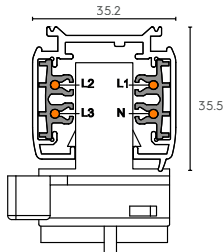

Linea 75 L4CS

Linea 120 L4CS

Linea 185 L4CS

Extensive trackspots program

POINTER

Pointer Spot
Track 48V

Pointer Spot
Pendant 3F/48V

LEXON

Lexon XS

Pointer Spot
Track 3F

Pointer Spot
SM 1L/2L

Lexon XL

TRACKSPOTS PROGRAM

TRACK DIMENSIONS

48V

3F (220-240V)