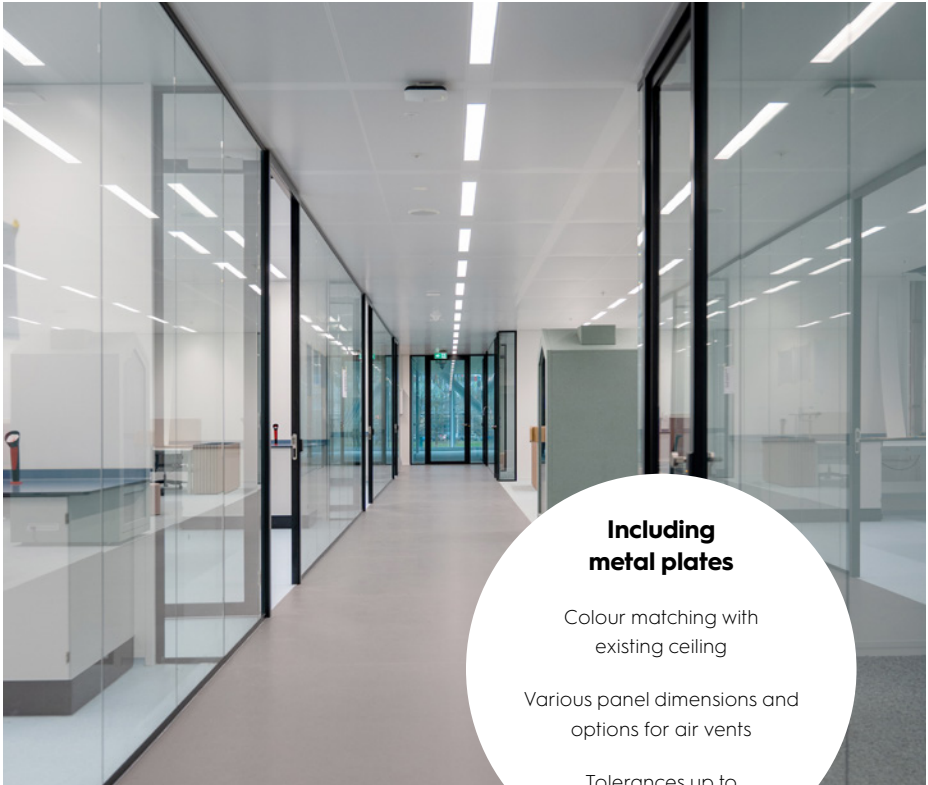

**Including
metal plates**

Colour matching with
existing ceiling

Various panel dimensions and
options for air vents

Tolerances up to
0,2 mm