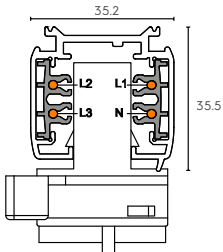

Linea 75 L4CS

Linea 120 L4CS

Linea 185 L4CS

Extensive trackspots program

POINTER

Pointer Spot
Track 48V

Pointer Spot
Pendant 3F/48V

LEXON

Lexon XS

Pointer Spot
Track 3F

Pointer Spot
SM 1L/2L

Lexon XL

TRACKSPOTS PROGRAM

TRACK DIMENSIONS

48V

3F (220-240V)