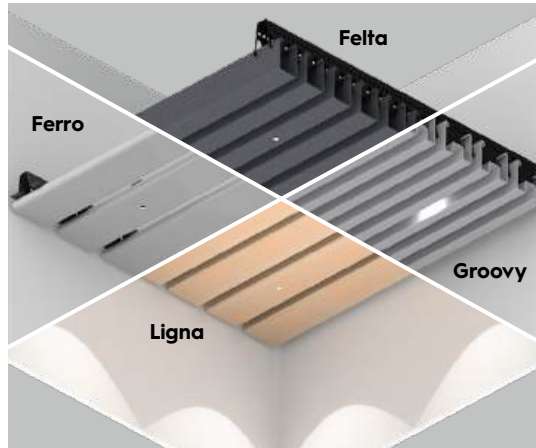

Cortina 2L 1195x295

LV 3500-5300 Lm

Cortina 2L 1720x100

LV 3500-5300 Lm

Available colour variations

Strada, Vector and Pointer Spots standard colours

Fido and Odion standard colours

PRODUCT

Lights for ceiling solutions

Eyeleds

EASY INSTALLATION AND DURABILITY

This collection, which will soon be available, consists of a number of specific fixtures that can be integrated into various ceiling materials. Everything is equipped with Plug & Play systems for easy installation on a 230V socket. In addition, the collection contains various recessed spotlights and panels.